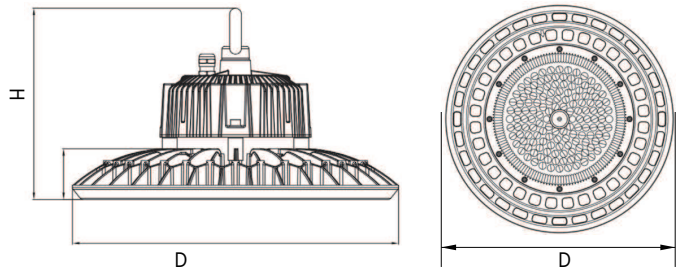

# LED Highbay Light

Luminous Intensity Distribution:

Dimension:

Item No.	Power (W)	Lumen (LM)	CCT (K)	CRI	PF	IP	Driver	Size	Certificate
L04291	150	16300	5000	>72	>0.9	WET LOCATION	OWN	D12 2/5"×6 2/3"	ETL/CETL/DLC

Volt: 120-277V

Life:50000H

BeamAngle:120°

TOMORROW'S LIGHTING FOR A GREENER PLANET

8028 N.W. 68th Street Miami, Florida 33166

Tel: (305)591-8448

Fax: (305)591-8524

TOMORROW'S LIGHTING FOR A GREENER PLANET

# LED Highbay Light

Luminous Intensity Distribution:

Dimension:

Item No.	Power (W)	Lumen (LM)	CCT (K)	CRI	PF	IP	Driver	Size	Certificate
L04292	200	23100	5000	>72	>0.9	WET LOCATION	OWN	D15 3/4" x 7 2/5"	ETL/CETL/DLC