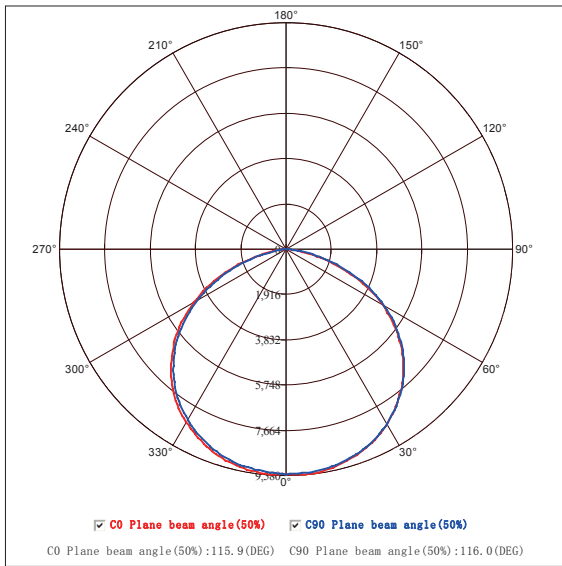

# LED Highbay Light

Luminous Intensity Distribution:

Dimension:

Item No.	Power (W)	Lumen (LM)	CCT (K)	CRI	PF	IP	Driver	Size	Certificate
L04291	150	16300	5000	>72	>0.9	WET LOCATION	OWN	D12 2/5"×6 2/3"	ETL/CETL/DLC

Volt: 120-277V

Life:50000H

BeamAngle:120°

TOMORROW'S LIGHTING FOR A GREENER PLANET

8028 N.W. 68th Street Miami, Florida 33166

Tel: (305)591-8448

Fax: (305)591-8524

TOMORROW'S LIGHTING FOR A GREENER PLANET

# LED Highbay Light

Luminous Intensity Distribution:

Dimension:

Item No.	Power (W)	Lumen (LM)	CCT (K)	CRI	PF	IP	Driver	Size	Certificate
L04292	200	23100	5000	>72	>0.9	WET LOCATION	OWN	D15 3/4" x 7 2/5"	ETL/CETL/DLC