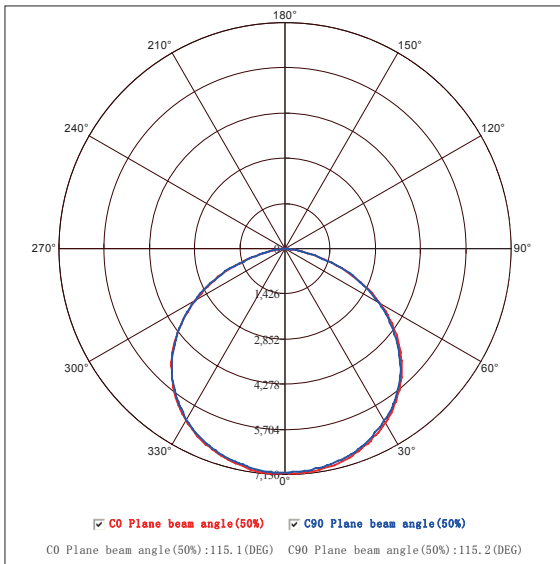

# LED Highbay Light

Luminous Intensity Distribution:

Dimension:

Item No.	Power (W)	Lumen (LM)	CCT (K)	CRI	PF	IP	Driver	Size	Certificate
L04291	150	16300	5000	>72	>0.9	WET LOCATION	OWN	D12 2/5"×6 2/3"	ETL/CETL/DLC